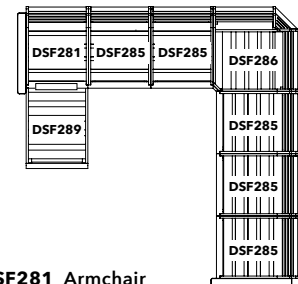

TOFINO COLLECTION

- 1 x **DSF281** Armchair
- 5 x **DSF285** Modular Expansion
- 1 x **DSF286** Sectional Corner Piece
- 1 x **DSF289** Chaise Extension