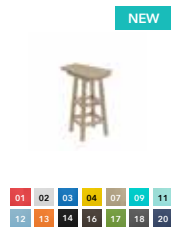

Counter Height

T07C Counter Height Small Table

16.5 x 24 x 29"
27 lb / 12 kg