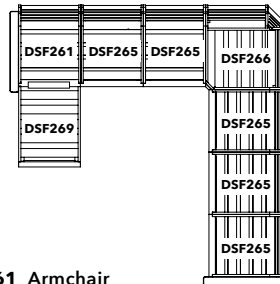

TOFINO COLLECTION

- 1 x **DSF281** Armchair
- 4 x **DSF285** Modular Expansion
- 1 x **DSF286** Sectional Corner Piece

U-SHAPE SECTIONAL

Dimensions: 109" x 109"
Approximately 83 ft²

STRATFORD COLLECTION

- 1 x **DSF261** Armchair
- 5 x **DSF265** Modular Expansion
- 1 x **DSF266** Sectional Corner Piece
- 1 x **DSF269** Chaise Extension

TOFINO COLLECTION

- 1 x **DSF281** Armchair
- 5 x **DSF285** Modular Expansion
- 1 x **DSF286** Sectional Corner Piece
- 1 x **DSF289** Chaise Extension

CHAISE SECTIONAL

Dimensions: 104" x 63"
Approximately 46 ft²