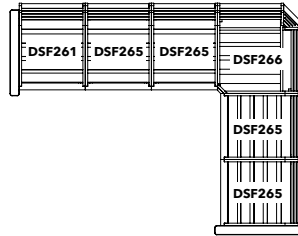

Enjoy personalized comfort with our two deep seating collections, available in multiple modular configurations.

L-SHAPE SECTIONAL

Dimensions: 109" x 85"
Approximately 65 ft²

STRATFORD COLLECTION

- 1 x **DSF261** Armchair
- 4 x **DSF265** Modular Expansion
- 1 x **DSF266** Sectional Corner Piece