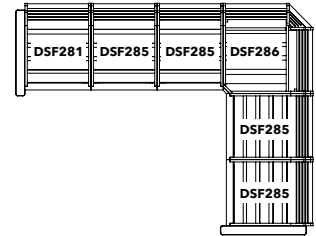

TOFINO COLLECTION

- 1 x **DSF281** Armchair
- 4 x **DSF285** Modular Expansion
- 1 x **DSF286** Sectional Corner Piece